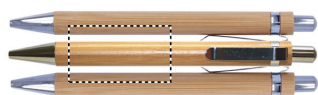

Options d'impression

Voici toutes les positions d'impression possibles avec les options de configuration pour ce produit.

ROUNDSCREEN

- Sérigraphie circulaire
  Couleurs max.: 1